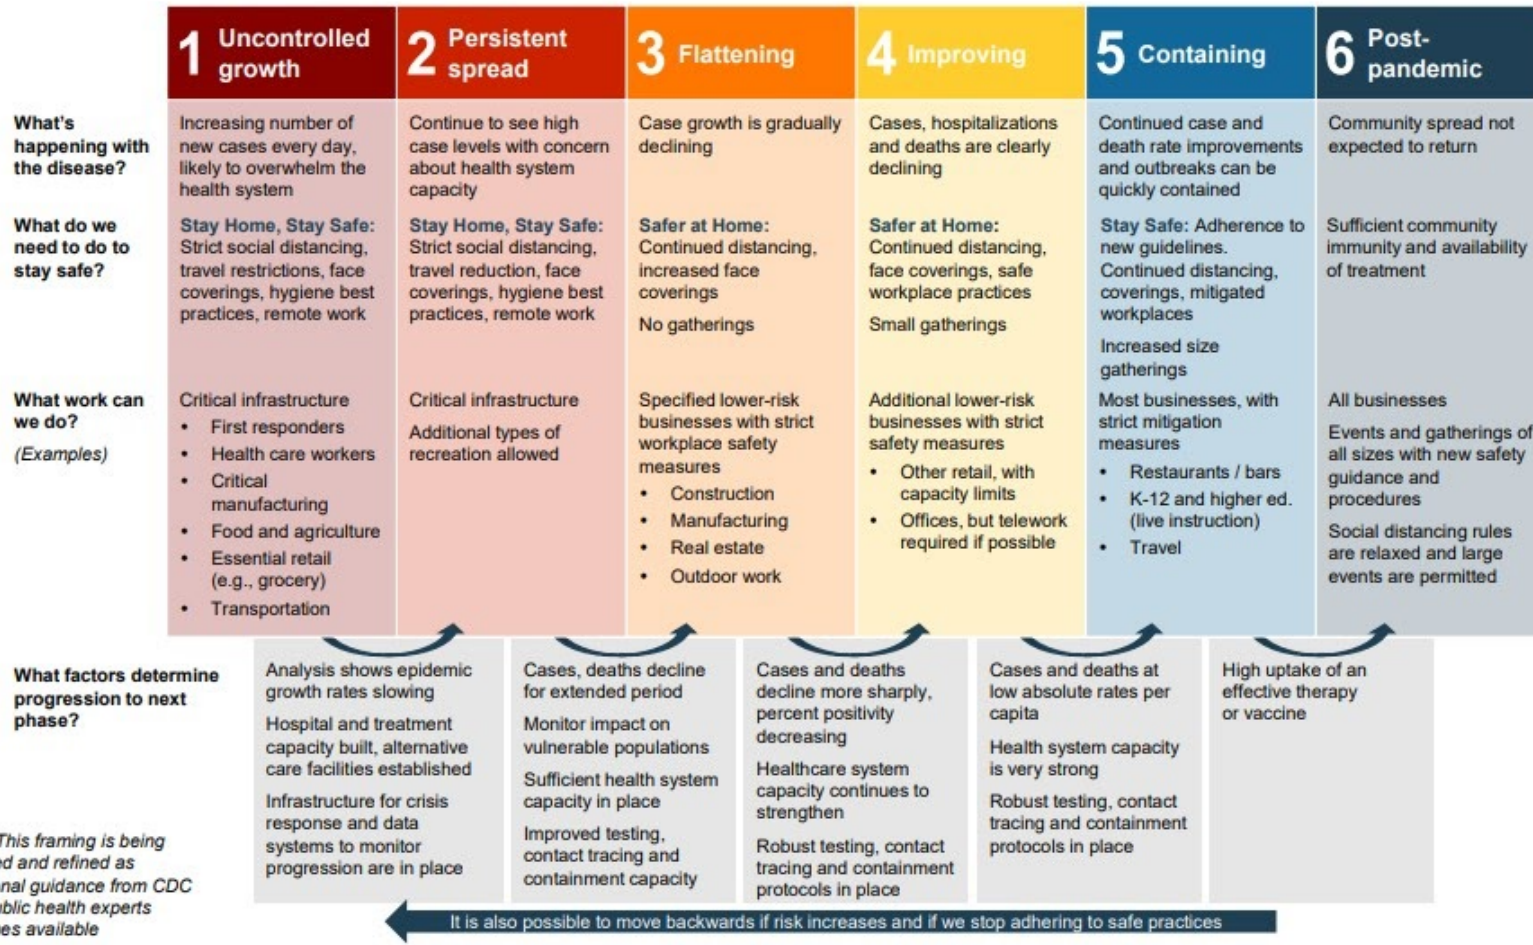

MI SAFE START PLAN

Note: This framing is being updated and refined as additional guidance from CDC and public health experts becomes available